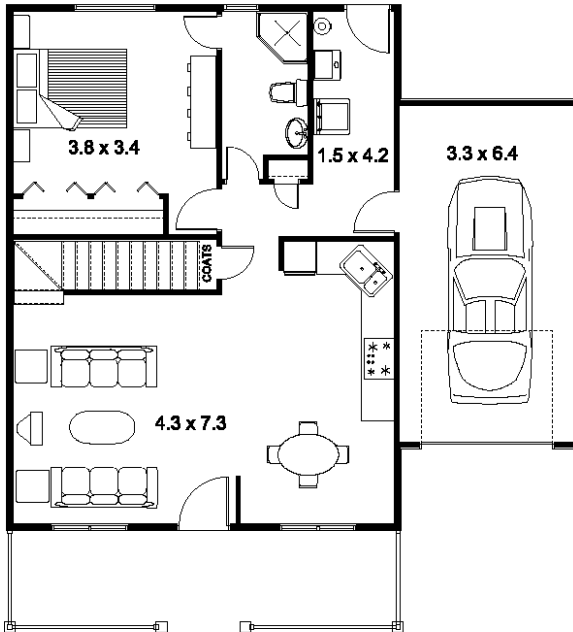

Front Elevation

The Maple

- 3 bedrooms, 2 bathrooms
- Recreation Room
- Living Area: 136mp
- 1-car Garage: 22 mp
- Covered Porch: 12 mp

Left Elevation

Rear Elevation

Right Elevation

WWW.CANADIANVILLAGE.RO

Builder/Developer

The Maple

Main Floor Plan

Etaj Floor Plan

- 3 bedrooms, 2 bathrooms
- Recreation Room
- Living Area - 136 mp
- 1-Car Garage - 22 mp
- Covered Porch - 12 mp

Contact:

Str. Apusului Nr. 1

Loc. Siminoc

Murfatlar, Romania