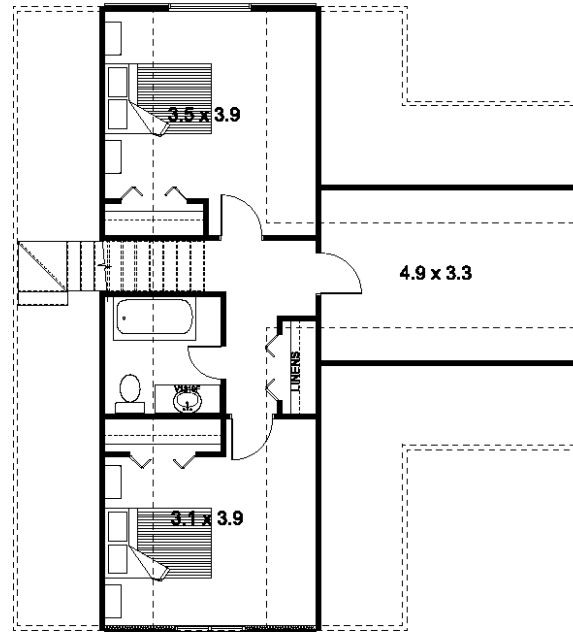

Front Elevation

The Maple

- 3 bedrooms, 2 bathrooms
- Recreation Room
- Living Area: 136mp
- 1-car Garage: 22 mp
- Covered Porch: 12 mp

Left Elevation

Rear Elevation

Right Elevation

WWW.CANADIANVILLAGE.RO

Builder/Developer

The Maple

Main Floor Plan

Etaj Floor Plan

- 3 bedrooms, 2 bathrooms
- Recreation Room
- Living Area - 136 mp
- 1-Car Garage - 22 mp
- Covered Porch - 12 mp

Contact:

Str. Apusului Nr. 1

Loc. Siminoc

Murfatlar, Romania