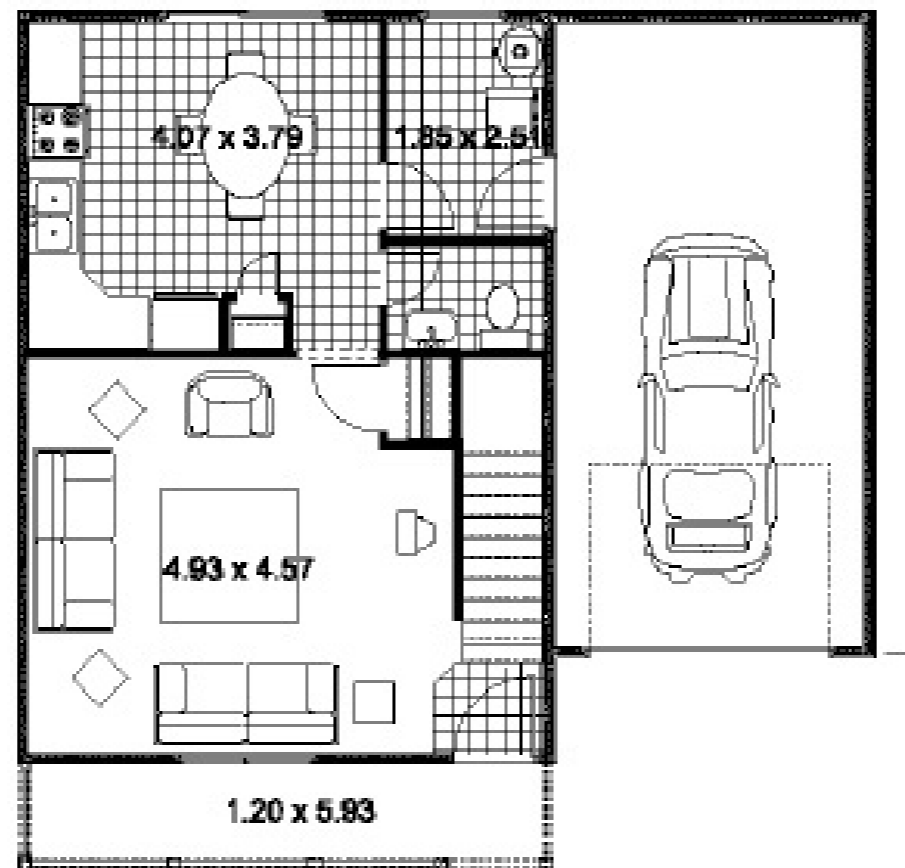

# The Prince

Front Elevation

- 3 Bedrooms, 2 bathrooms
  - Living Area: 100 mp
  - 1-car Garage: 28 mp
  - Covered Porch: 7 mp

[WWW.CANADIANVILLAGE.RO](http://WWW.CANADIANVILLAGE.RO)

Rear Elevation

Right Elevation

Left Elevation

# The Prince

[WWW.CANADIANVILLAGE.RO](http://WWW.CANADIANVILLAGE.RO)

- Living Area – 100 mp
- 1-Car Garage – 28 mp
- Covered Porch – 7 mp

Upper Floor Plan

Main Floor Plan

**Contact:**

Str. Apusului Nr. 1

Loc. Siminoc