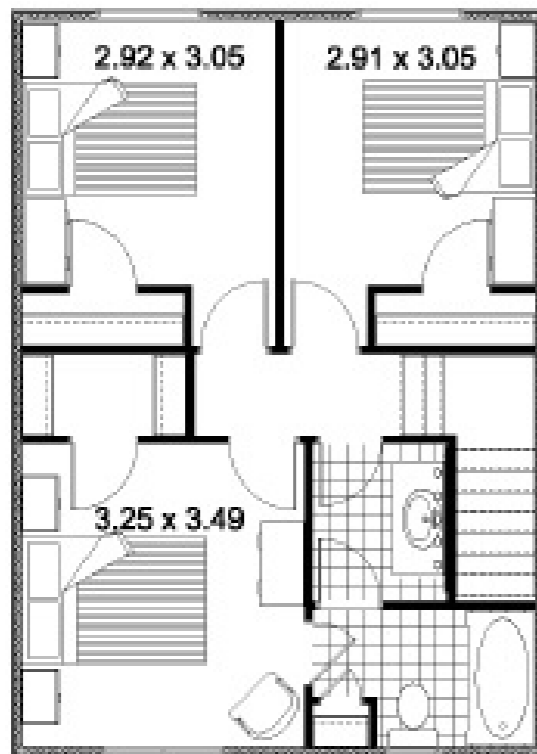

# The Prince

Front Elevation

- 3 Bedrooms, 2 bathrooms
  - Living Area: 100 mp
  - 1-car Garage: 28 mp
  - Covered Porch: 7 mp

[WWW.CANADIANVILLAGE.RO](http://WWW.CANADIANVILLAGE.RO)

Rear Elevation

Right Elevation

Left Elevation

# The Prince

[WWW.CANADIANVILLAGE.RO](http://WWW.CANADIANVILLAGE.RO)

- Living Area – 100 mp
- 1-Car Garage – 28 mp
- Covered Porch – 7 mp

Upper Floor Plan

Main Floor Plan

**Contact:**

Str. Apusului Nr. 1

Loc. Siminoc