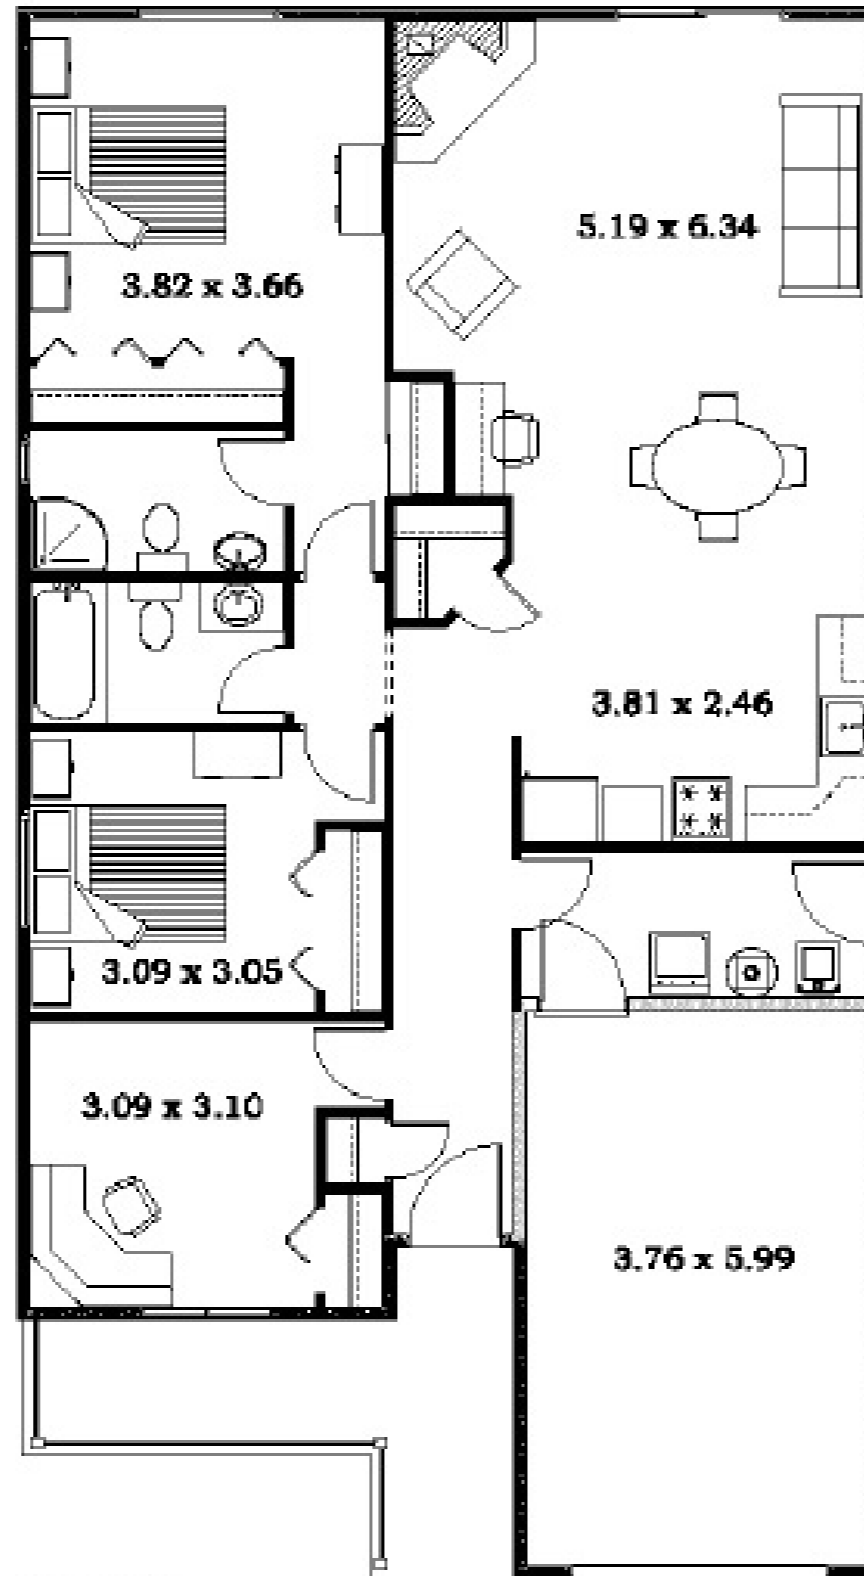

Building Your Dreams!

The Princess

Front Elevation

Rear Elevation

Left Elevation

Right Elevation

- 3 Bedrooms, 2 bathrooms
 - Living Area: 117 mp
 - 1-car Garage: 25 mp
 - Covered Porch: 10 mp

WWW.CANADIANVILLAGE.RO

WWW.CANADIANVILLAGE.RO

Open House Hours:
1 – 6 pm daily

Floor Plan

The Princess

- Living Area – 117 mp
- 1-Car Garage – 25 mp
- Covered Porch – 10 mp

Contact:

Str. Apusului Nr. 1

Loc. Siminoc