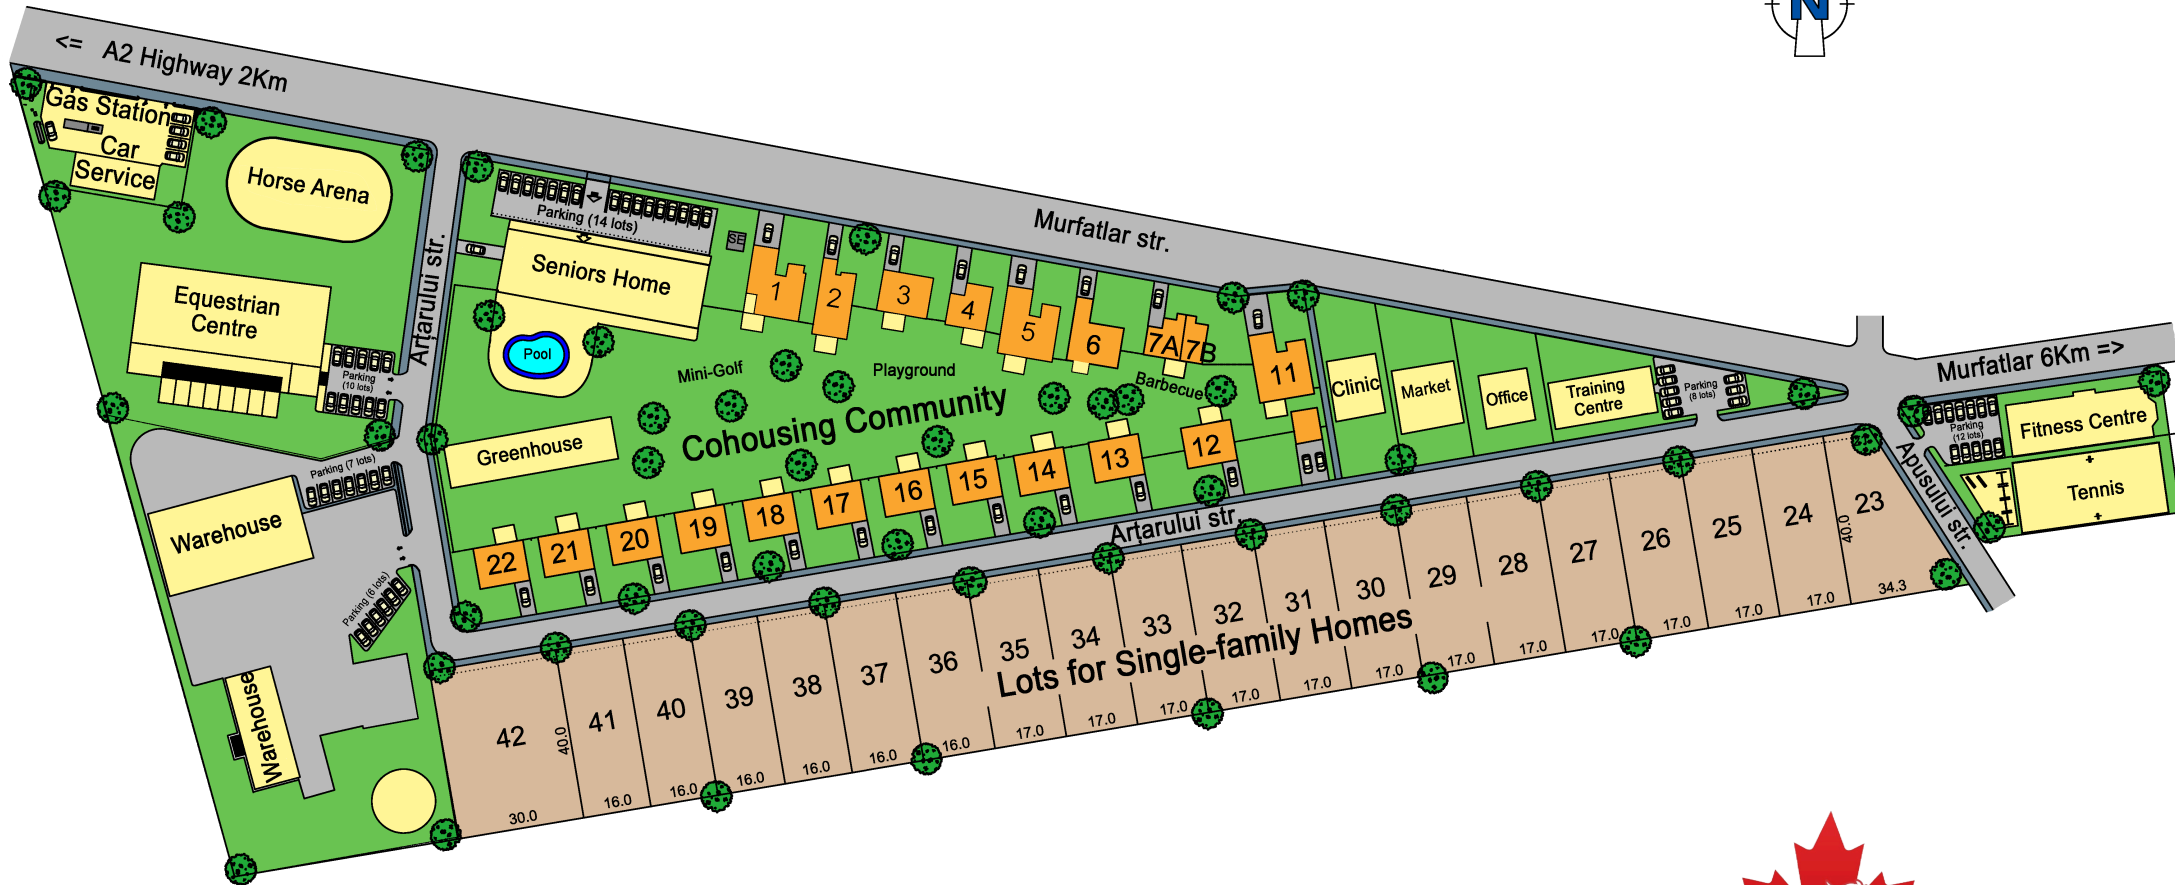

Community Plan

Legend

- Lots 1-7 and 11-22 - Cohousing Homes
- Lots 23-42 - Lots for Single-family Homes

Canadian Village

"a cohousing community making a difference"

Siminoc, Constanța, Romania